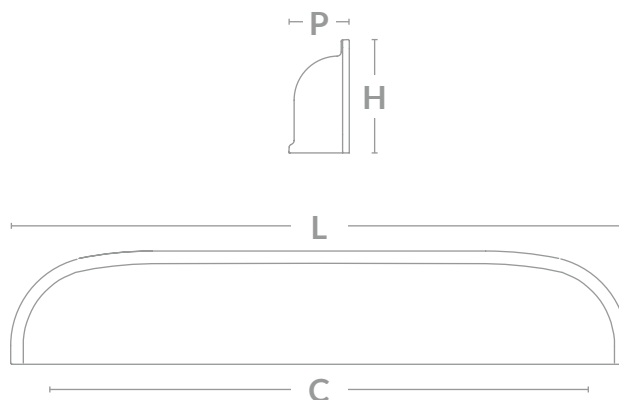

Withenshaw Pull

Knob Code	Length (L)	Centres (C)	Projection (P)	Height (H)
WIT/96	127mm / 5"	96mm / 3.78"	22mm / 0.87"	41mm / 1.61"
WIT/192	224mm / 8.82"	192mm / 7.56"	22mm / 0.87"	41mm / 1.61"

PBL

PBUL

SBL